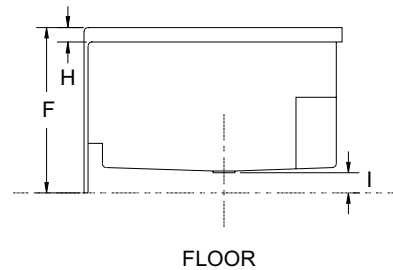

*All product measurements are to the outside of flange. Measurements plus (+) or minus (-) 1/4".*

*All Venco Products are Canadian Standards Association certified*

7584 Vantage Place, Delta, BC V4G 1A5  
Phone (604) 940-4960 • Fax (604) 940-9733  
email: venco@telus.net  
www.venco.ca

TOP VIEW R.H. MODEL

END VIEW

Water Capacity (Imperial Gallons)

MODEL	Minimum	Maximum
Zenith 9636 L/R	29	52