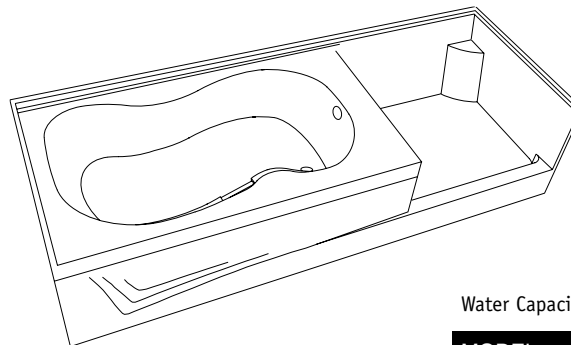

*All product measurements are to the outside of flange. Measurements plus (+) or minus (-) 1/4".*

*All Venco Products are Canadian Standards Association certified*

7584 Vantage Place, Delta, BC V4G 1A5  
Phone (604) 940-4960 • Fax (604) 940-9733  
email: venco@telus.net  
www.venco.ca

TOP VIEW R.H. MODEL

END VIEW

Water Capacity (Imperial Gallons)

MODEL	Minimum	Maximum
Zenith 9636 L/R	29	52