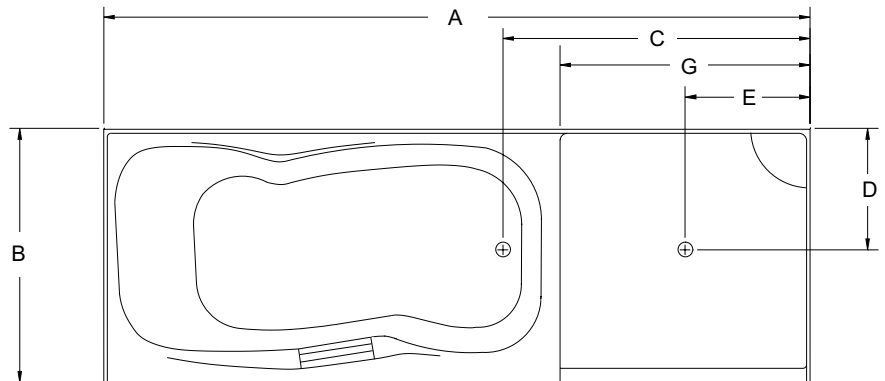

# Zenith 9636 L/R

MODEL	A	B	C	D	E	F	G	H	I
Zenith 9636 L/R	95¾	35	45½	16	17¼	22½	34¾	2	3¾
	2432mm	889	1156	407	439	572	883	50	95

*Shodor 792 - Zenith 96*

## Specifications

Venco acrylic bathware is manufactured from .125 gauge solid acrylic sheet, reinforced with heavy-duty fiberglass to provide a sanitary, unbroken, smooth surface. Reinforcing and contouring gives added strength. Venco bathware is warranted against factory defects for five years.

*All product measurements are to the outside of flange. Measurements plus (+) or minus (-) 1/4".*

*All Venco Products are Canadian Standards Association certified*

7584 Vantage Place, Delta, BC V4G 1A5  
Phone (604) 940-4960 • Fax (604) 940-9733  
email: venco@telus.net  
www.venco.ca

TOP VIEW R.H. MODEL

END VIEW

Water Capacity (Imperial Gallons)

MODEL	Minimum	Maximum
Zenith 9636 L/R	29	52