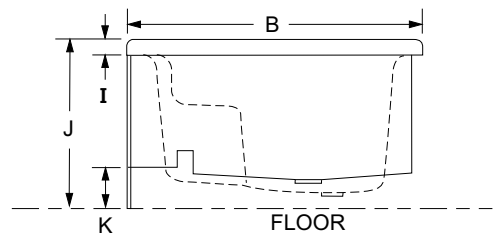

Galaxy 9642 L/R

VENCO

MODEL	A	B	C	D	E	F	G	H	I	J	K
Galaxy 9642 L/R	95 ³ / ₄	41 ³ / ₄	45 ³ / ₈	30 ¹ / ₈	17 ¹ / ₈	16	34	10	2	23	1 ³ / ₄
Shodor 792-Galaxy96	2432mm	1060	1159	765	435	407	865	255	50	584	45

TOP VIEW R.H. MODEL

END VIEW

Specifications

Venco acrylic bathware is manufactured from .125 gauge solid acrylic sheet, reinforced with heavy-duty fiberglass to provide a sanitary, unbroken, smooth surface. Reinforcing and contouring gives added strength. Venco bathware is warranted against factory defects for five years.

All product measurements are to the outside of flange. Measurements plus (+) or minus (-) 1/4".

All Venco Products are Canadian Standards Association certified

Water Capacity (Imperial Gallons)

MODEL	Minimum	Maximum
Galaxy 9642 L/R	40	70