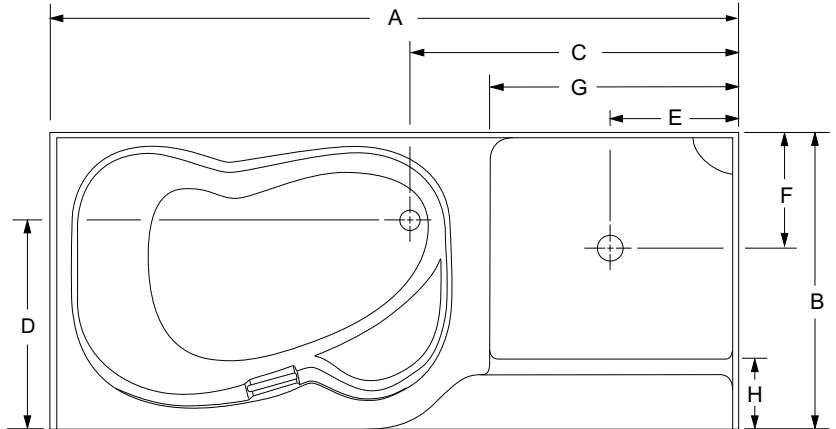

Galaxy 9642 L/R

VENCO

MODEL	A	B	C	D	E	F	G	H	I	J	K
Galaxy 9642 L/R	95 ³ / ₄	41 ³ / ₄	45 ³ / ₈	30 ¹ / ₈	17 ¹ / ₈	16	34	10	2	23	1 ³ / ₄
Shodor 792-Galaxy96	2432mm	1060	1159	765	435	407	865	255	50	584	45

TOP VIEW R.H. MODEL

END VIEW

Specifications

Venco acrylic bathware is manufactured from .125 gauge solid acrylic sheet, reinforced with heavy-duty fiberglass to provide a sanitary, unbroken, smooth surface. Reinforcing and contouring gives added strength. Venco bathware is warranted against factory defects for five years.

All product measurements are to the outside of flange. Measurements plus (+) or minus (-) 1/4".

All Venco Products are Canadian Standards Association certified

Water Capacity (Imperial Gallons)

MODEL	Minimum	Maximum
Galaxy 9642 L/R	40	70