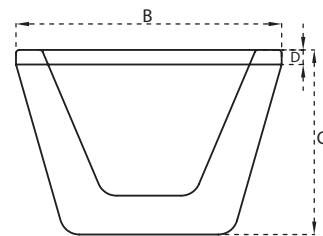

MODEL	A	B	C	D	E	F	G	H	J	K
Chianti	67	32 ¹ / ₄	22 ⁵ / ₈	1 ³ / ₄	3 ¹ / ₈	17 ¹ / ₂	57 ¹ / ₈	33 ¹ / ₂	16 ¹ / ₈	2 ¹ / ₂
VA802	1700mm	820	575	45	80	445	1450	850	410	64

TOP VIEW

SIDE VIEW

END VIEW

Water capacity (Imperial Gallons)