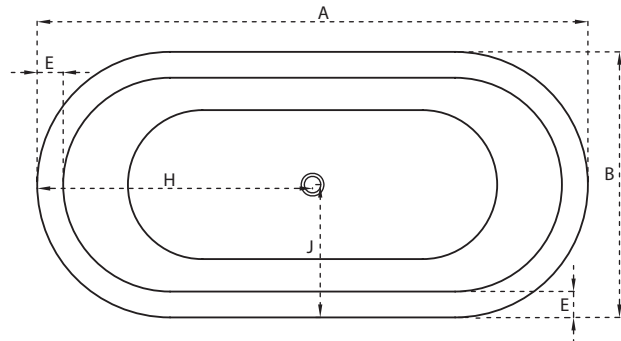

All product measurements are to the outside of flange. Measurements plus (+) or minus (-) 1/4".

ANSI Z124.1.2 – 2005 Compliant

7584 Vantage Place, Delta, BC V4G 1A5
Phone: 604-940-4960 Fax: 604-940-9733
Email: venco@telus.net
www.venco.ca

MODEL	A	B	C	D	E	F	G	H	J	K
Chianti	67	32 ¹ / ₄	22 ⁵ / ₈	1 ³ / ₄	3 ¹ / ₈	17 ¹ / ₂	57 ¹ / ₈	33 ¹ / ₂	16 ¹ / ₈	2 ¹ / ₂
VA802	1700mm	820	575	45	80	445	1450	850	410	64

TOP VIEW

SIDE VIEW

END VIEW

Water capacity (Imperial Gallons)

MODEL	MAXIMUM
Chianti VA802	57