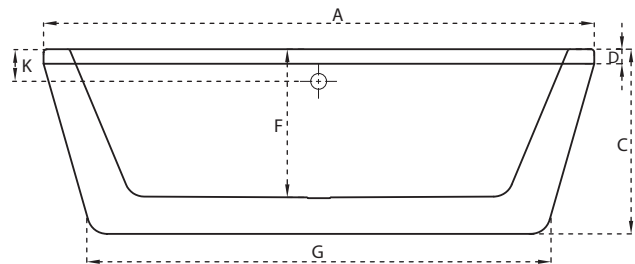

All product measurements are to the outside of flange. Measurements plus (+) or minus (-) 1/4".

ANSI Z124.1.2 – 2005 Compliant

7584 Vantage Place, Delta, BC V4G 1A5
Phone: 604-940-4960 Fax: 604-940-9733
Email: venco@telus.net
www.venco.ca

MODEL	A	B	C	D	E	F	G	H	J	K
Chianti	67	32 ¹ / ₄	22 ⁵ / ₈	1 ³ / ₄	3 ¹ / ₈	17 ¹ / ₂	57 ¹ / ₈	33 ¹ / ₂	16 ¹ / ₈	2 ¹ / ₂
VA802	1700mm	820	575	45	80	445	1450	850	410	64

TOP VIEW

SIDE VIEW

END VIEW

Water capacity (Imperial Gallons)

MODEL	MAXIMUM
Chianti VA802	57